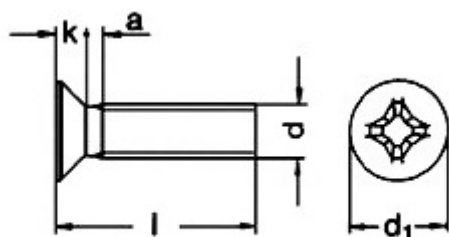

PRODUCT SHEET

Description:

Insex Screw, M4x10mm, Stainless Steel A2, DIN 965 H(Philips)

Item number:

12.04.270-0

| Units | Box | Carton | HS Code | Barcode |
|-------|-----|--------|------------|--|
| Pcs. | 1 | 1000 | 7318155290 |  |
| | | | | 5704866461795 |